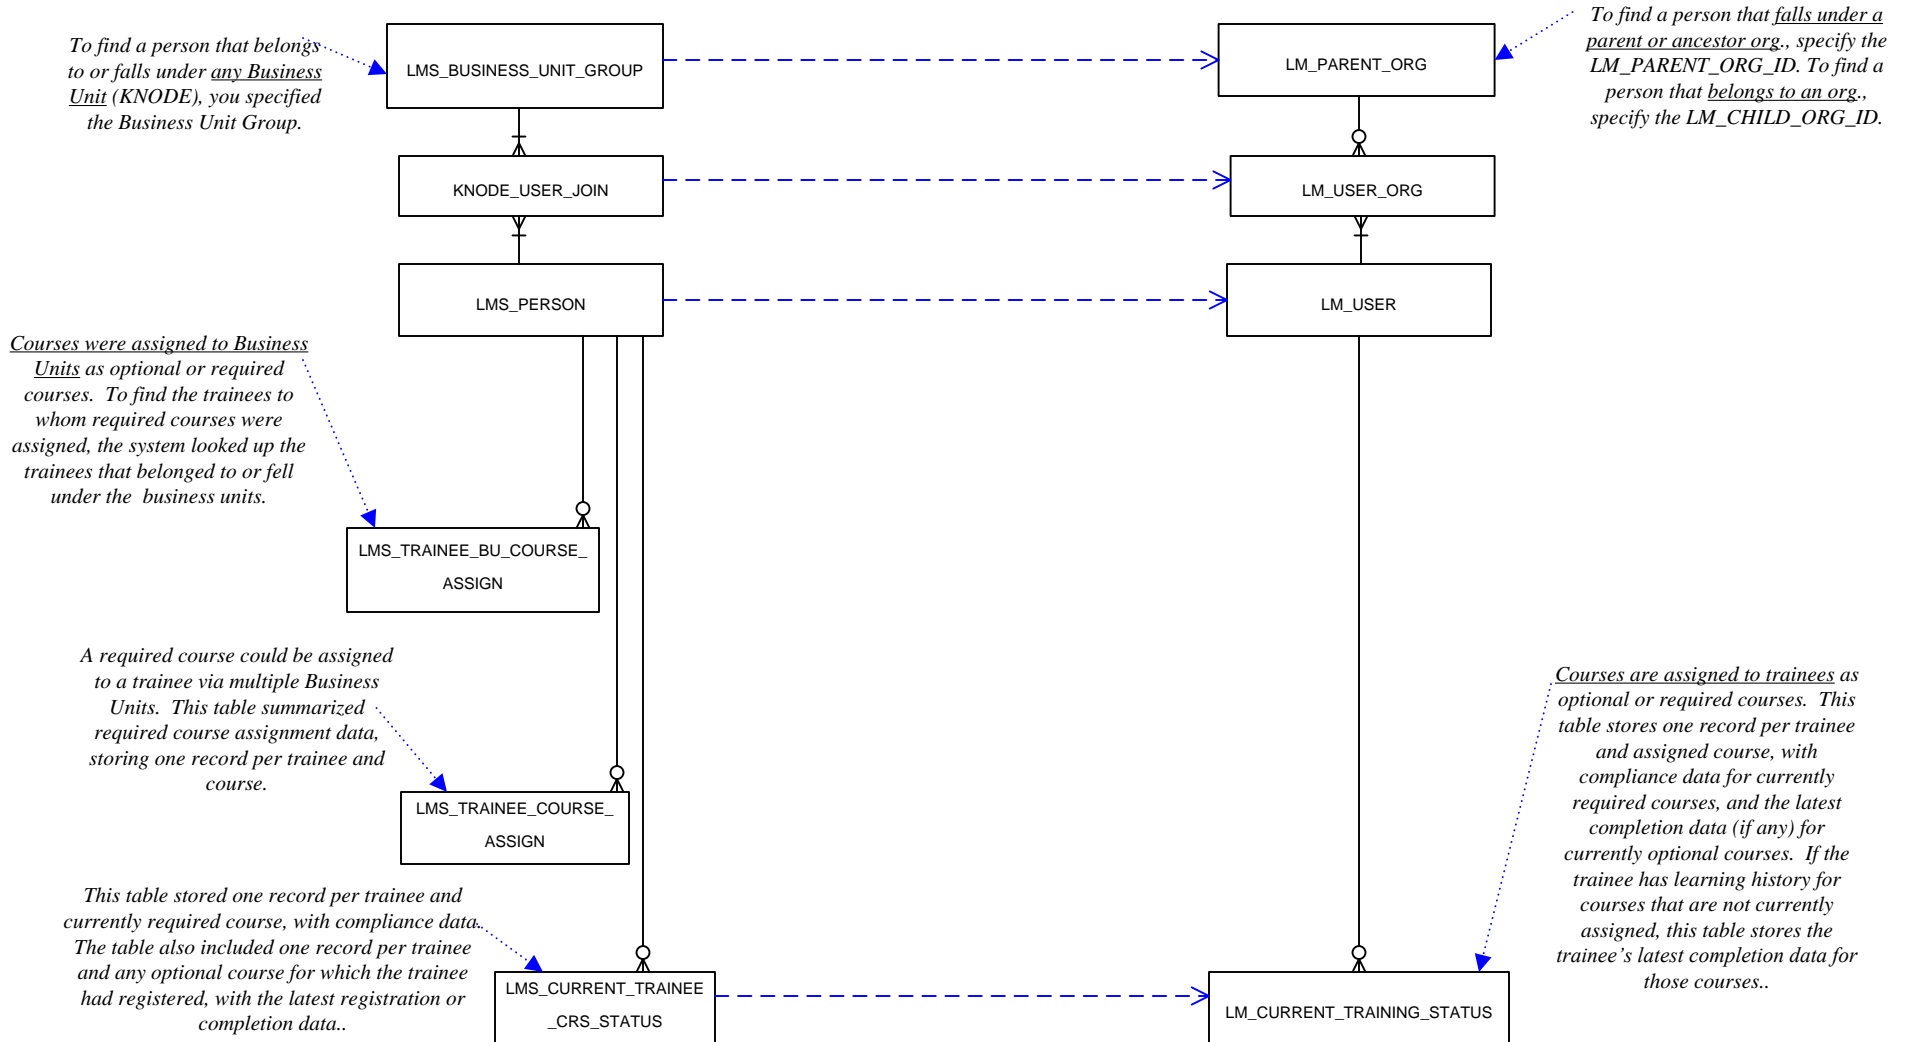

THE LEARNING MANAGEMENT DATA COLLECTION IN THE DATA WAREHOUSE
 KNOWLEDGE LINK DATA: THE LEGACY SYSTEM VS. THE CURRENT SYSTEM
 TRAINEES AND ASSIGNED TRAINING

LEARNING MANAGEMENT UNIVERSE
 DATA FROM GEN21,
 THE LEGACY KNOWLEDGE LINK SYSTEM SOFTWARE

KNOWLEDGE LINK LMS UNIVERSE
 DATA FROM SUCCESSFACTORS,
 THE CURRENT KNOWLEDGE LINK SYSTEM SOFTWARE

THE LEARNING MANAGEMENT DATA COLLECTION IN THE DATA WAREHOUSE:

KNOWLEDGE LINK DATA: THE LEGACY SYSTEM VS. THE CURRENT SYSTEM

TRAINING AND REGISTRATION

LEARNING MANAGEMENT UNIVERSE DATA FROM GEN21, THE LEGACY KNOWLEDGE LINK SYSTEM SOFTWARE

KNOWLEDGE LINK LMS UNIVERSE DATA FROM SUCCESSFACTORS, THE CURRENT KNOWLEDGE LINK SYSTEM SOFTWARE